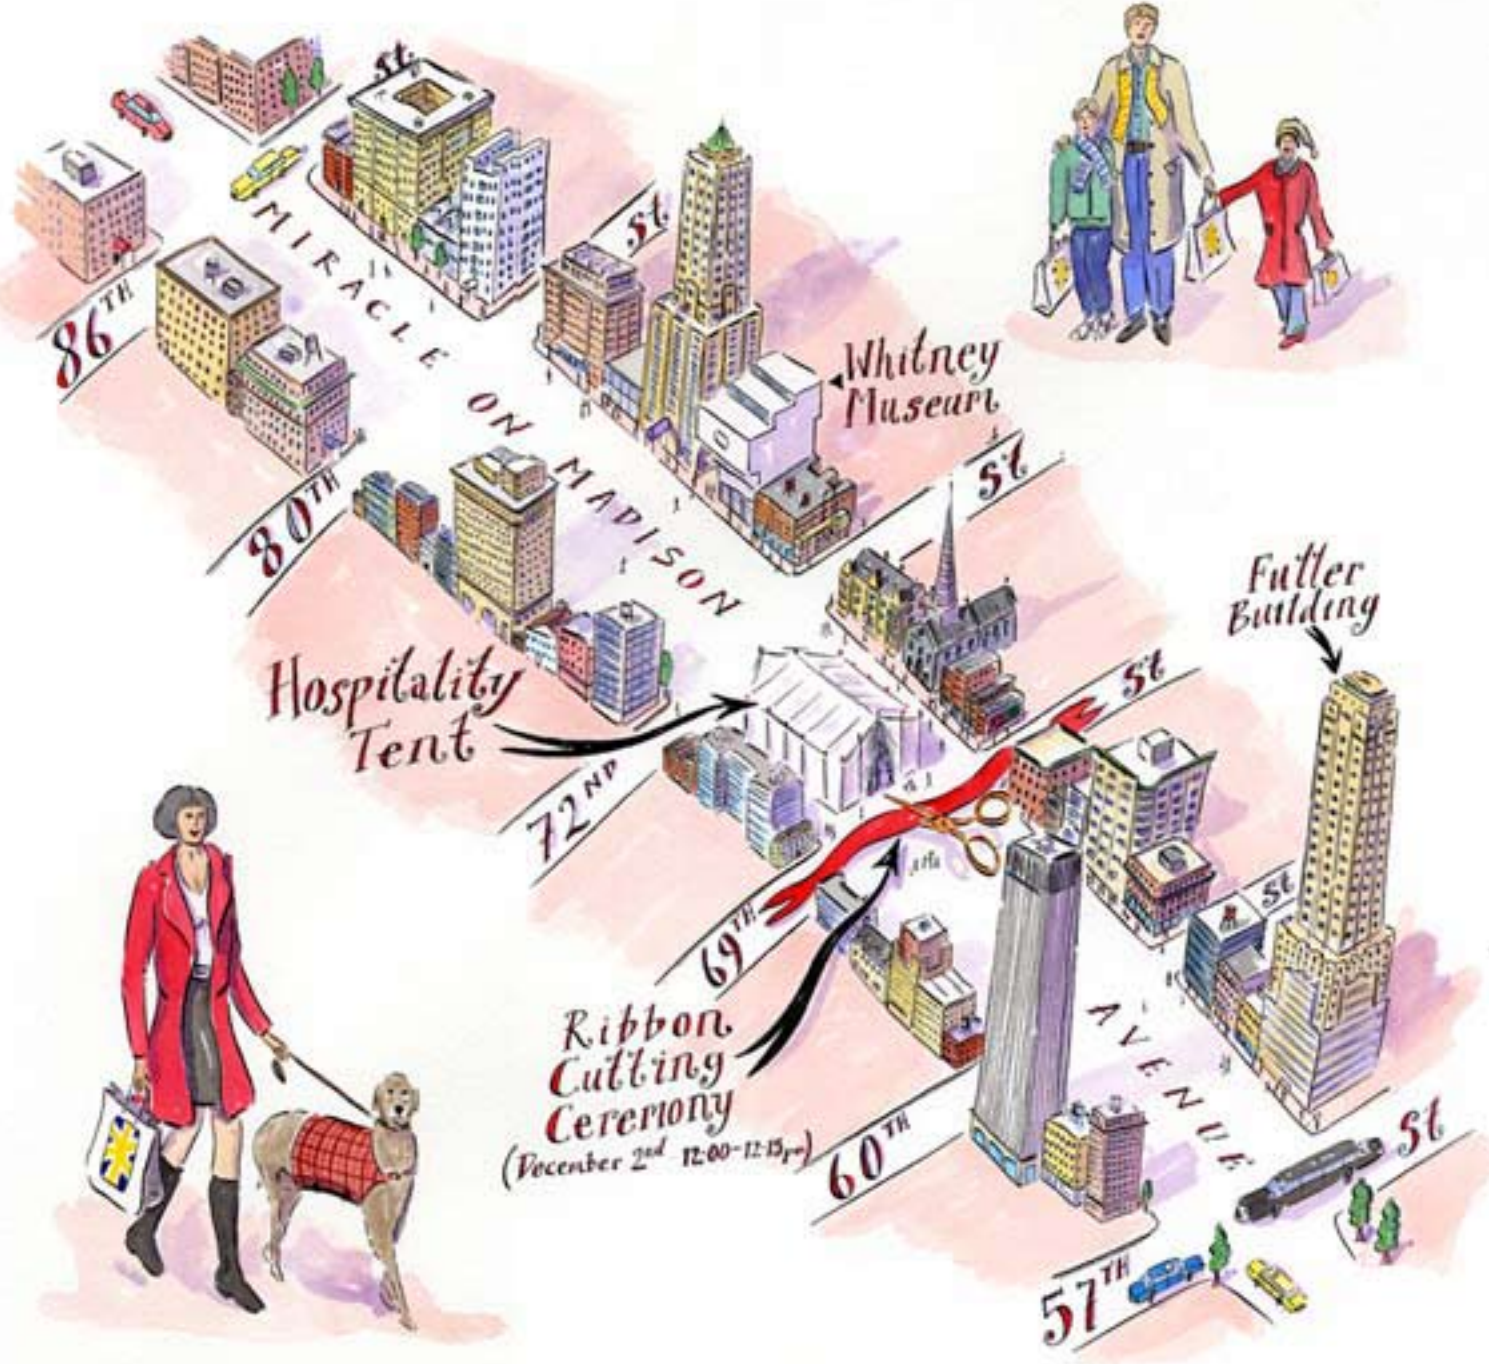

Central Park

Intermix

Intermix

COLUMBUS CIRCLE

MIDTOWN

Bryant Park Hotel

FASHION DISTRICT

Marquee

CHELSEA

Rescue Beauty Lounge

Intermix

Intermix

GREENWICH VILLAGE

EAST VILLAGE

Intermix

TRIBECA

Stanton Social

Rescue Beauty Lounge

LOWER MANHATTAN

Hudson River

East River

86TH

MIRACLE ON MADISON

Whitney Museum

Hospitality Tent

72ND

69TH

Ribbon Cutting Ceremony
(December 2nd 12:00-12:15pm)

60TH

57TH

Fuller Building

AVENUE