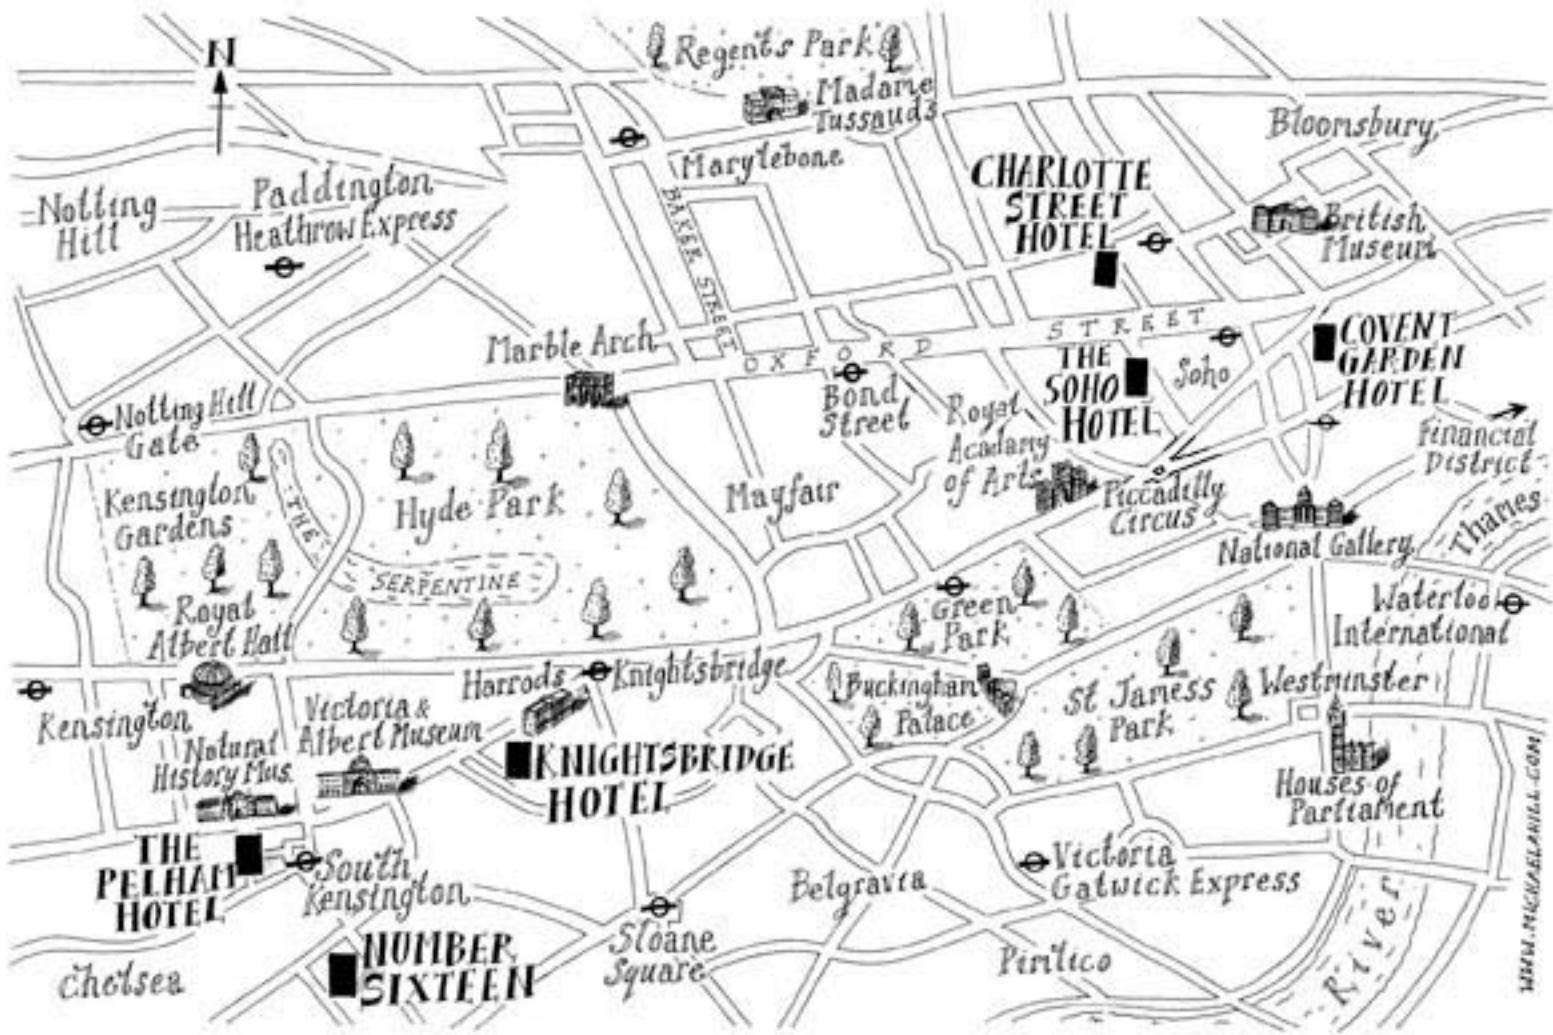

GANSEVOORT

Banchet Flowers

HORATIO

WASHINGTON

Lucca & Co

Karkula

WEST SIDE

HWY

BRONX

Metropolitan
Museum

Central Park

UPPER
EAST
SIDE

Grand
Central
Station

Empire
State
Bld.

MADISON AVE

PARK AVE. ST.

Union
Sq.

GREENWICH

EAST
VILLAGE

SOHO

LITTLE
ITALY

Ground
Zero

CHINA-
TOWN

BROADWAY