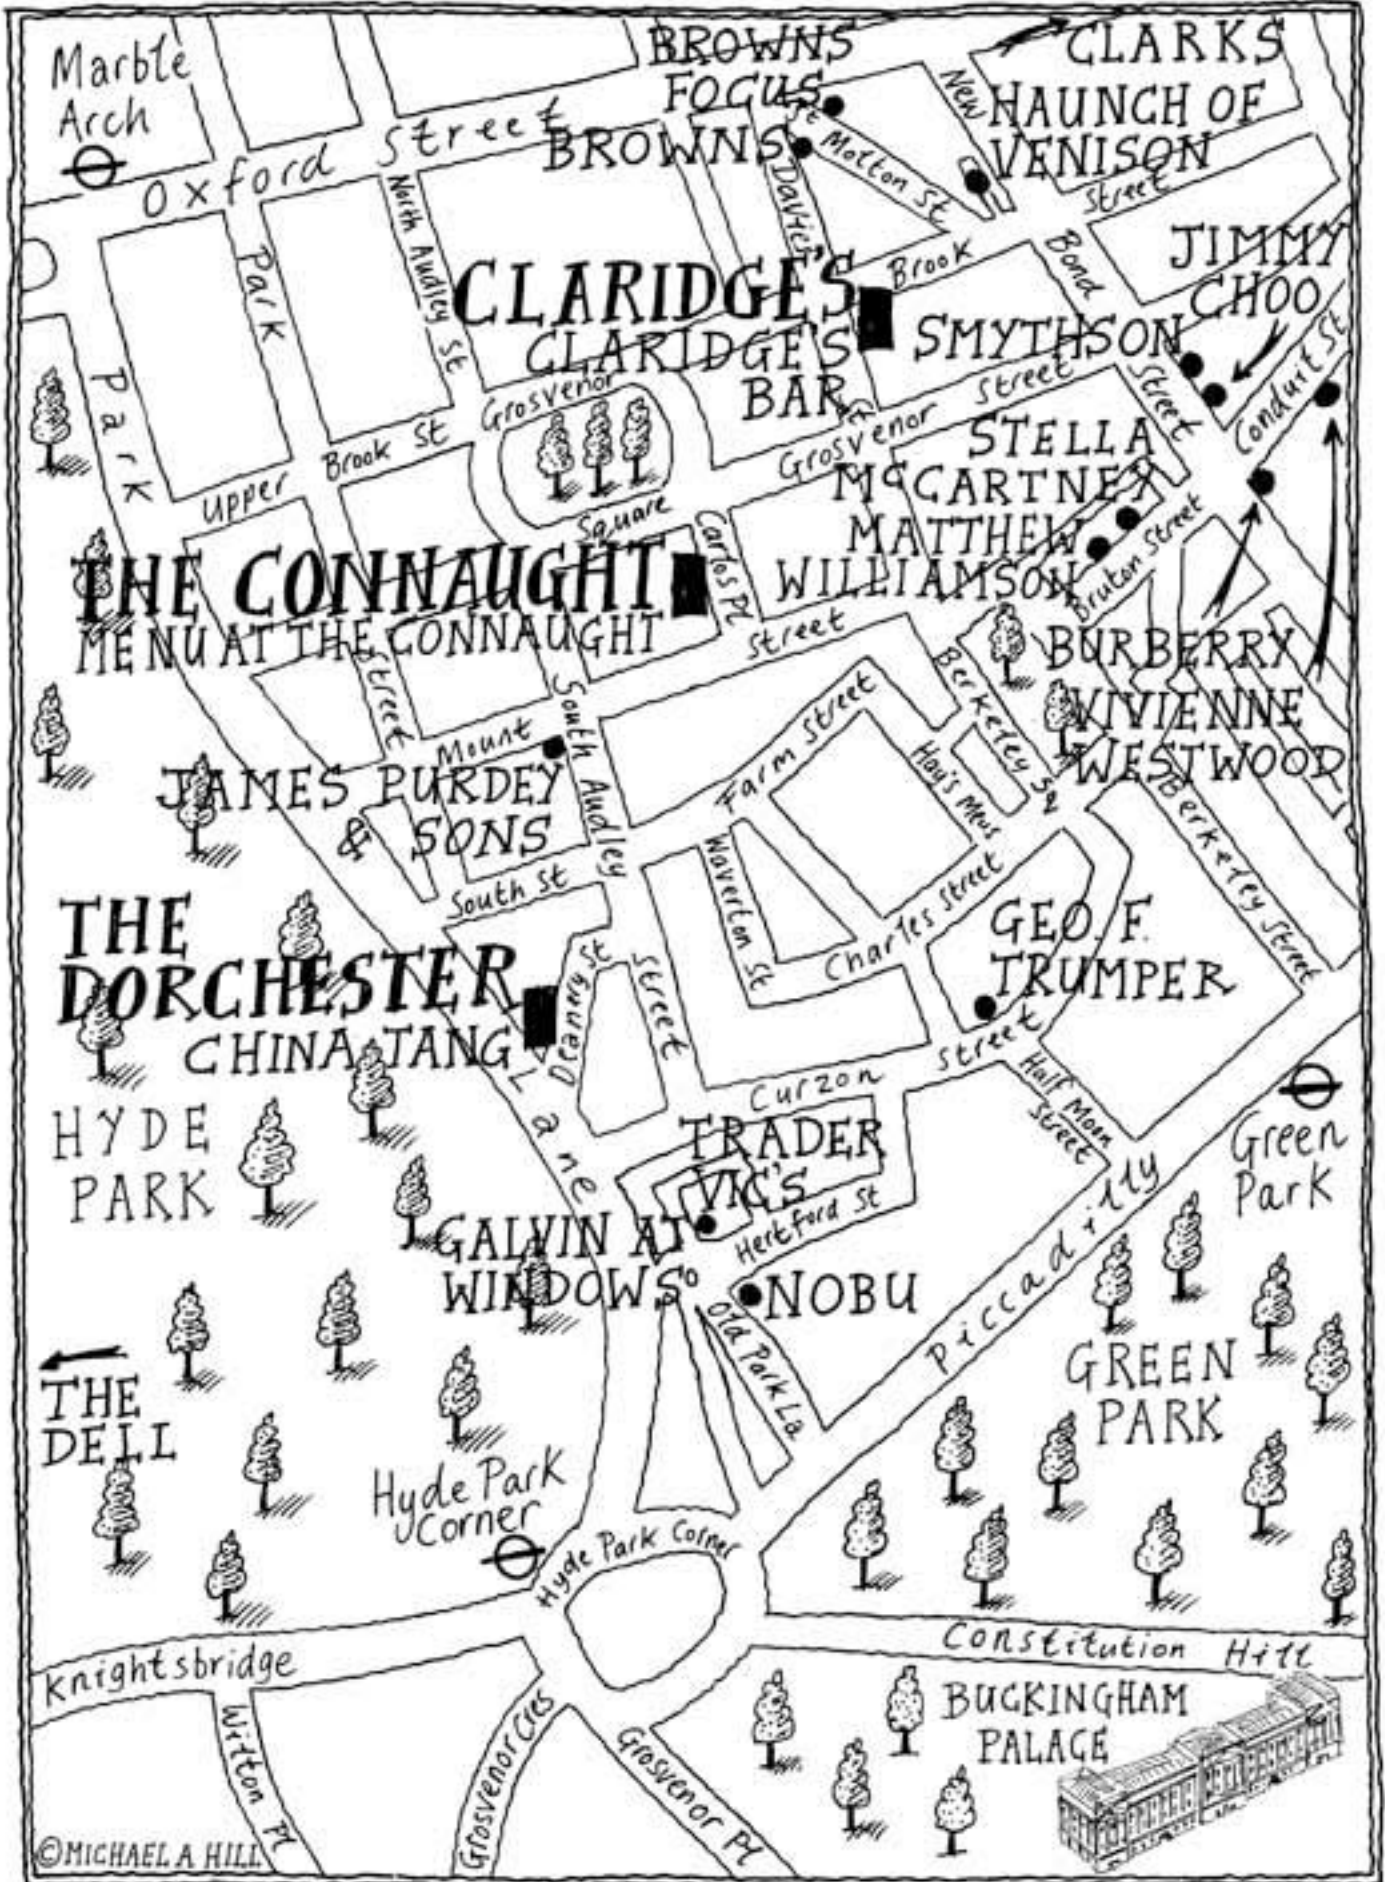

wd-50

Schiller's Liquor Bar

71 Clinton Fresh Food

Marble Arch

Oxford Street

BROWNS
FOCUS

CLARKS
HAUNCH OF
VENISON

CLARIDGE'S
CLARIDGE'S BAR