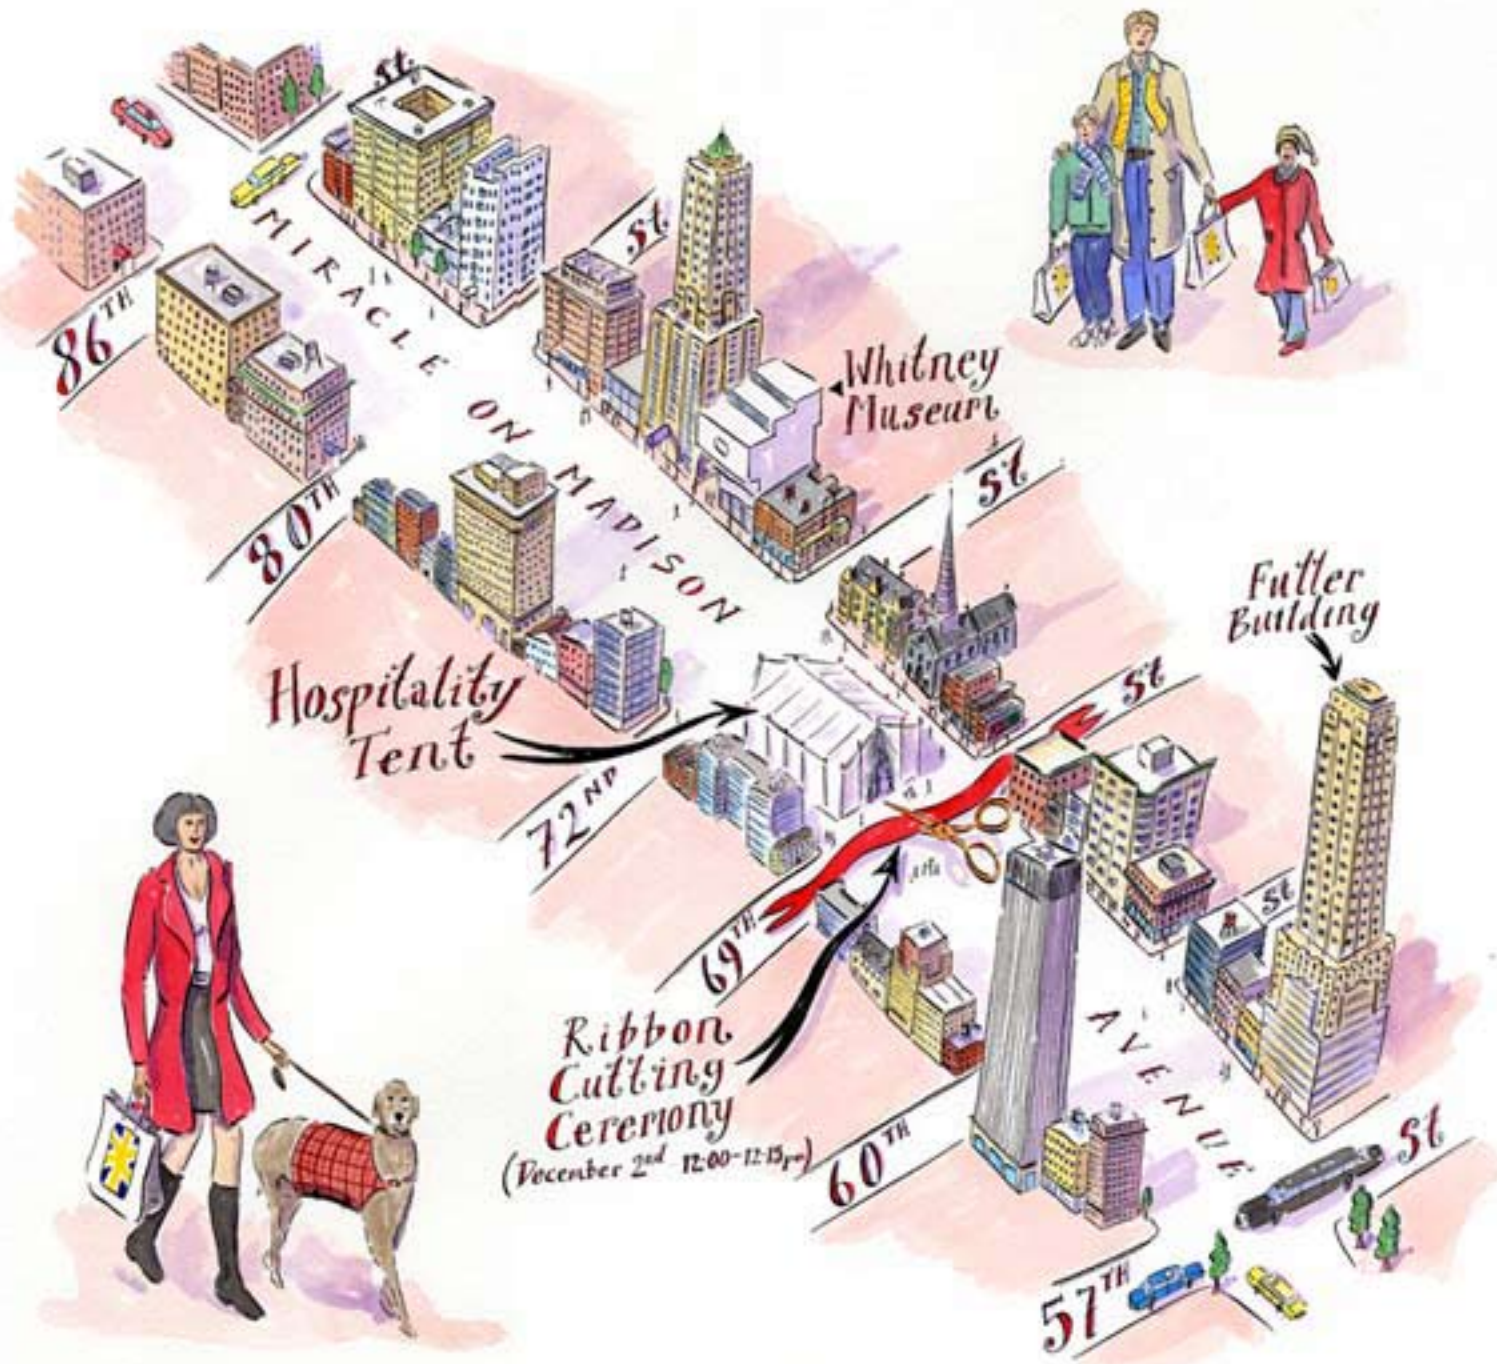

FASHION DISTRICT

Marquee

CHELSEA

Rescue Beauty Lounge

Intermix

Intermix

GREENWICH VILLAGE

EAST VILLAGE

Intermix

Stanton Social

TRIBECA

Rescue Beauty Lounge

LOWER MANHATTAN

Hudson River

East River

86TH

MIRACLE ON MADISON

80TH

MADISON

Whitney Museum

St

Hospitality Tent

72ND

69TH