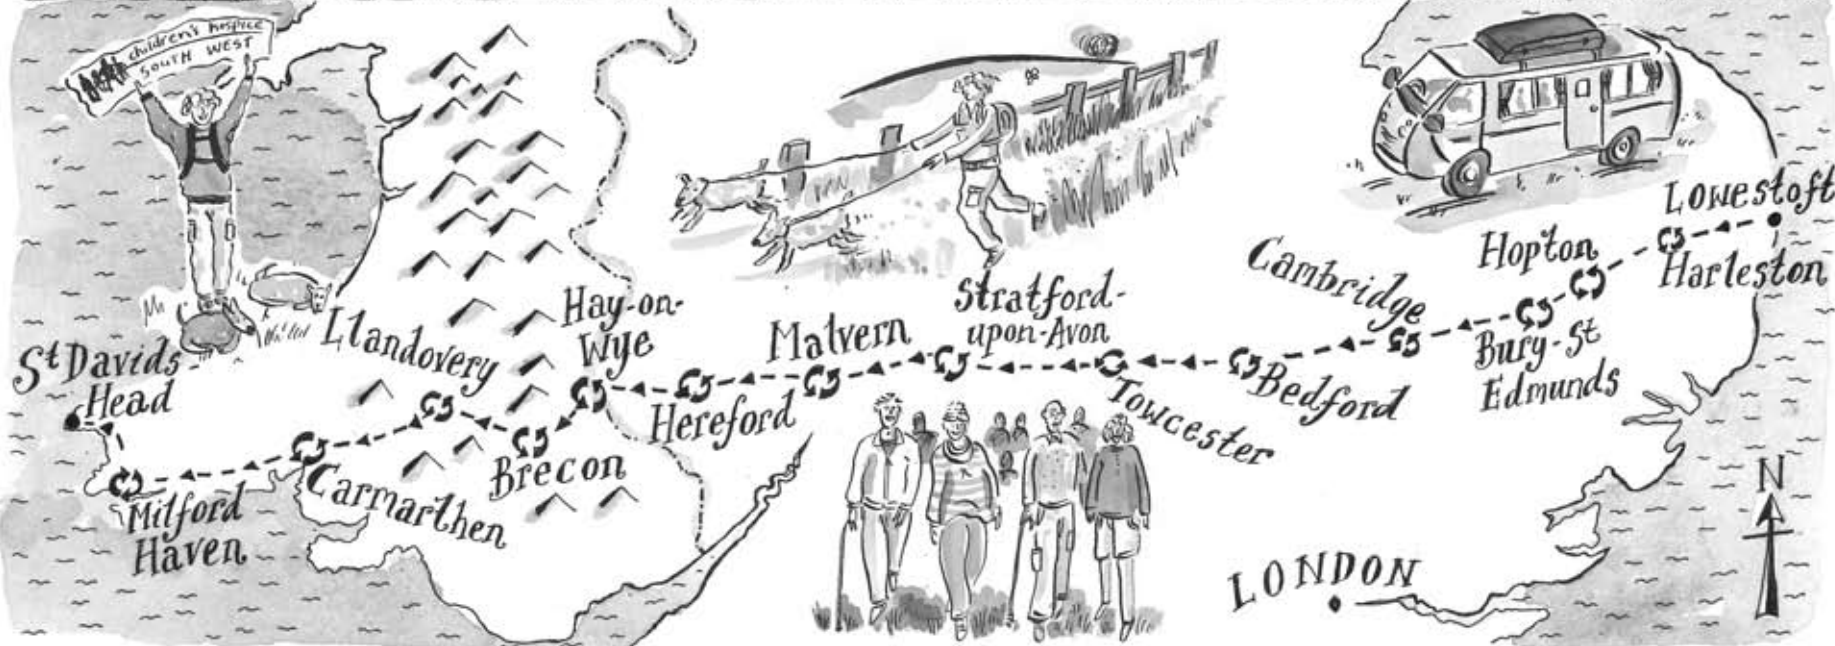

Cheviot Hills

Old Town  
BERWICK  
Spittal  
Tweedmouth

North Sea

Holy Island  
(Lindisfarne)

NORTHUMBERLAND  
A1

Bamburgh

Alnwick  
Newcastle  
COAST

*Santa Lucia  
Railway Stn*

*Bridge  
of Sighs*

*Ducal  
Palace*

*Accademia  
Bridge*

*Santa Maria  
della Salute*

**GUIDE**  
 TO  
**WHITSTABLE**  
 AND  
**NORTH-EAST KENT**  
 WITH EIGHT MAPS AND PLANS  
 ILLUSTRATED  
 BY  
**MICHAEL A HILL**