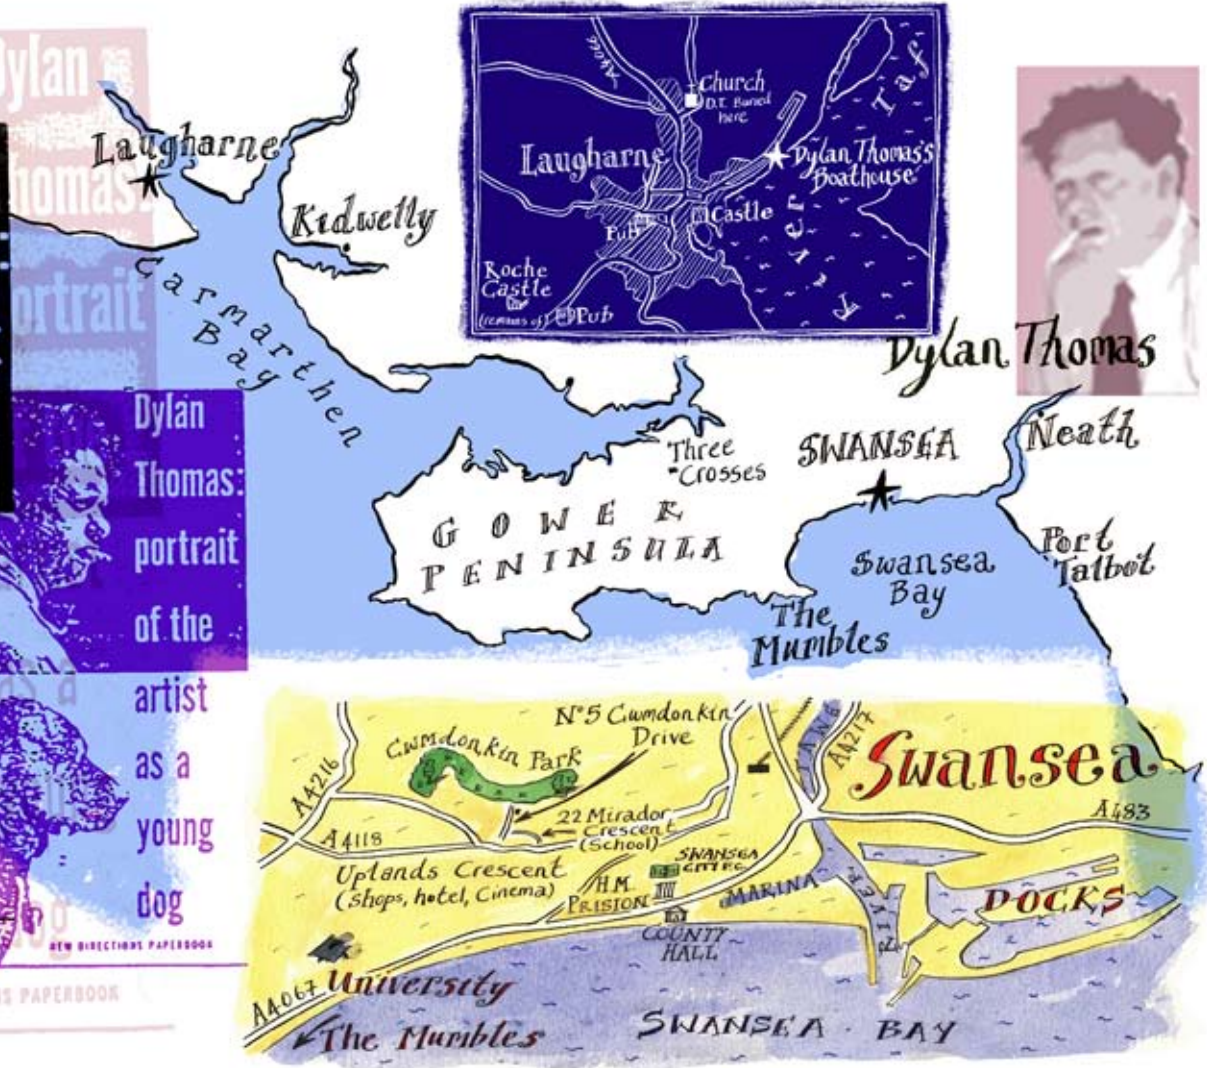

NEWS-PAPERS

Dylan Thomas:
portrait
of the

artist
as a
young
dog

NEW DIRECTIONS PAPERBOOK

Dylan Thomas:
portrait
of the
artist
as a
young
dog

NEW DIRECTIONS PAPERBOOK

NEW DIRECTIONS PAPERBOOK

Dylan Thomas

*Santa Maria
della Salute*

ALGERIA

Sahara Desert

MAURITANIA

Timbuktu

SENEGAL

MALI

BURKINA

• Timbuktu

GUIDE
 TO
WHITSTABLE
 AND
NORTH-EAST KENT
 WITH EIGHT MAPS AND PLANS
 ILLUSTRATED
 BY
MICHAEL A HILL

First Edition
HILL, SIBLEY & CO, LONDON

Copyright © MICHAELHILL.COM

BASED UPON AN ORIGINAL MAP OF WHITSTABLE

SEINE

Av. de New York

Quai Branly

Quai d'Orsay

TOUR EIFFEL

Avenue Bosquet

R. Clemenceau
 R. de Boccador
 Ave. George V
 PLAZA-ATHENEE HOTEL
 ARMANI
 AVE. BOTTEGA VENETA
 R. de la Concorde
 CHRISTIAN DIOR
 MONTAIGNE
 DOLCE & GABBANA
 LOUIS VUITTON
 R. de la Concorde
 JIMMY CHOO
 CHANEL
 CHLOE
 GUCCI
 Ave. F.D. Roosevelt