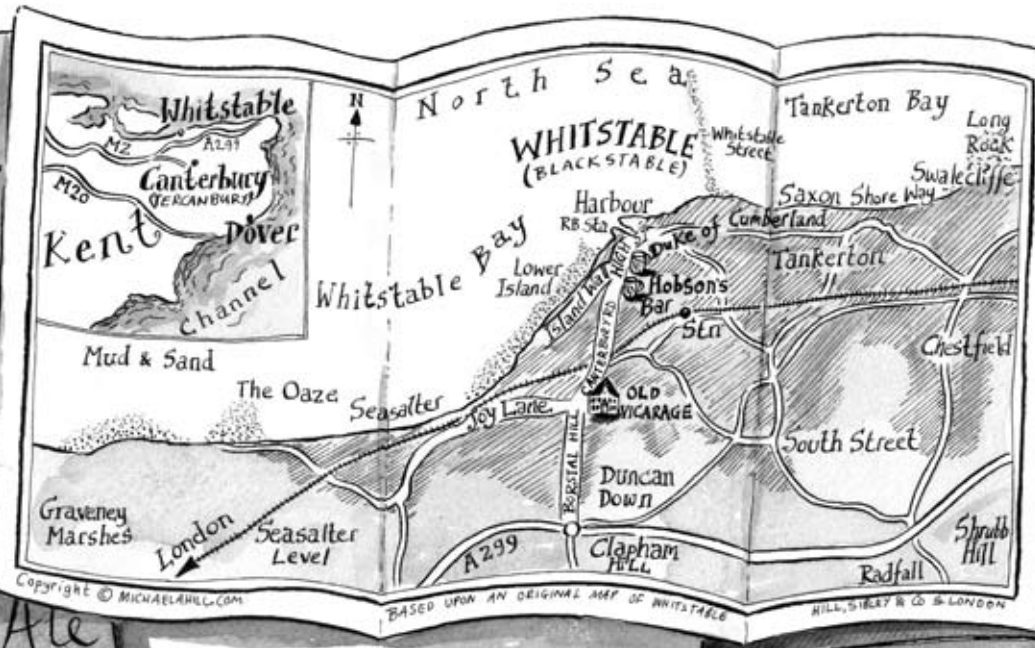

*Bridge  
of Sighs*

*Ducal  
Palace*

*Accademia  
Bridge*

*Santa Maria  
della Salute*

**GUIDE**  
 TO  
**WHITSTABLE**  
 AND  
**NORTH-EAST KENT**  
 WITH EIGHT MAPS AND PLANS  
 ILLUSTRATED  
 BY  
**MICHAEL A HILL**

First Edition  
**HILL, SIBLEY & CO, LONDON**

Copyright © MICHAELHILL.COM

BASED UPON AN ORIGINAL MAP OF WHITSTABLE

HILL, SIBLEY & CO LONDON

ARC DE TRIOMPHE

8<sup>e</sup> Arr.  
AVENUE MONTAIGNE

PLACE DE LA MADELEINE