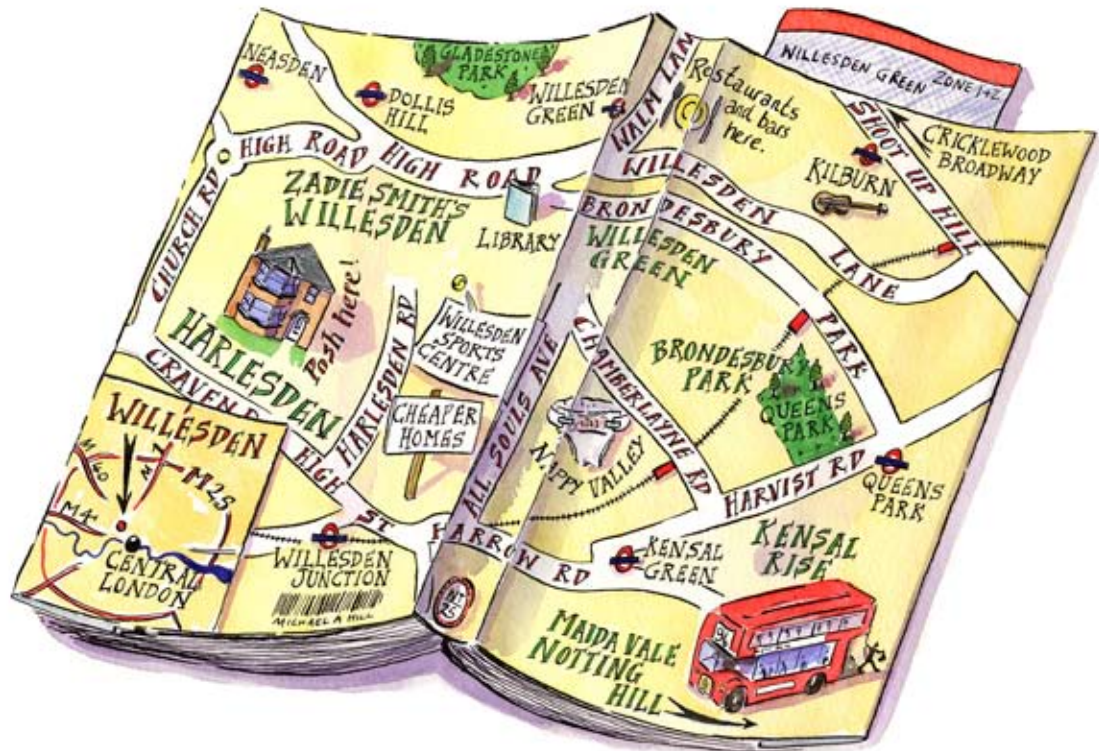

Cheviot Hills

Old Town  
BERWICK  
Spittal  
Tweedmouth

North Sea

Holy Island  
(Lindisfarne)

NORTHUMBERLAND  
A1

Bamburgh

Alnwick  
Newcastle  
COAST

*Santa Lucia  
Railway Stn*

*Ca' d'oro*

*Ca  
Pésaro*

*GRAND*

*Rialto  
Bridge*

*Ca'  
Rezzonico*

*CANAL*

*Piazza  
San Marco*

*Basilica  
San Marco*

*Bridge  
of Sighs*

*Ducal  
Palace*

*Accademia  
Bridge*

*Santa Maria  
della Salute*

**GUIDE**  
 TO  
**WHITSTABLE**  
 AND  
**NORTH-EAST KENT**  
 WITH EIGHT MAPS AND PLANS  
 ILLUSTRATED  
 BY  
**MICHAEL A HILL**