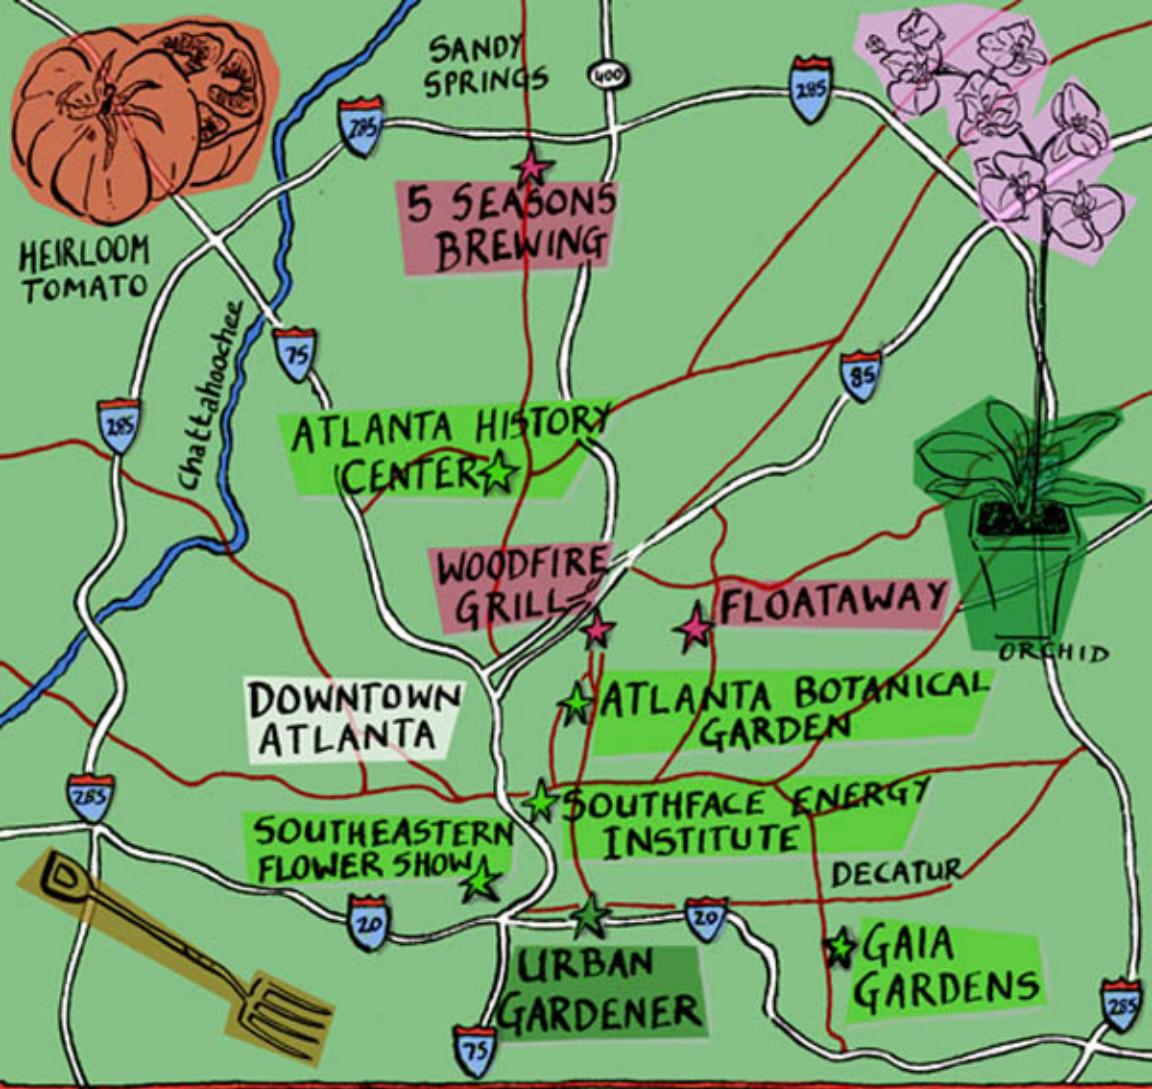

LAS ROZAS 46

Barajas airport

Museo del Prado

FINE FOOD

HOTELS

MADRID

Museo Reina Sofia

PUERTA DE ALCALA

To TOLEDO (65 Kms)

HEIRLOOM TOMATO

SANDY SPRINGS

5 SEASONS BREWING

Chattahoochee

ATLANTA HISTORY CENTER

WOODFIRE GRILL

FLOATAWAY